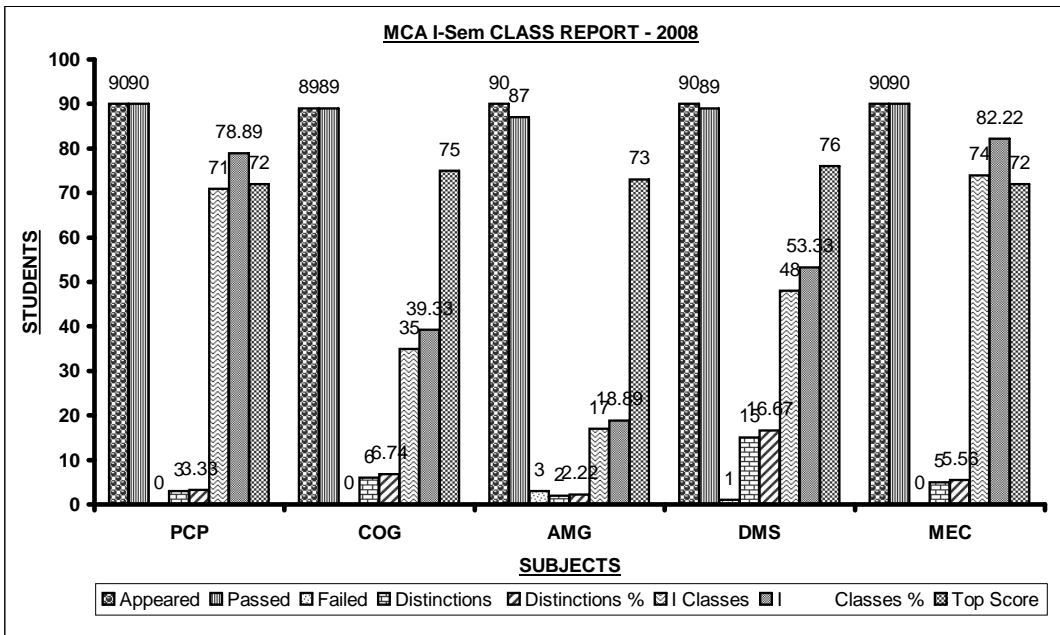

ALLURI INSTITUTE OF MANAGEMENT SCIENCES

Hunter Road, Hanamkonda - 506001, A.P., INDIA

MCA - I Sem CLASS Report - 2008

Subjects	Appeared	Passed	Failed	Distinctions	Distinctions %	I Classes	I Classes %	Top Score
PCP	90	90	0	3	3.33	71	78.89	72
COG	89	89	0	6	6.74	35	39.33	75
AMG	90	87	3	2	2.22	17	18.89	73
DMS	90	89	1	15	16.67	48	53.33	76
MEC	90	90	0	5	5.56	74	82.22	72
	449	445						

Pass % **99.11**
 Topper **77.54**

Prepared: **M. Srinivas**